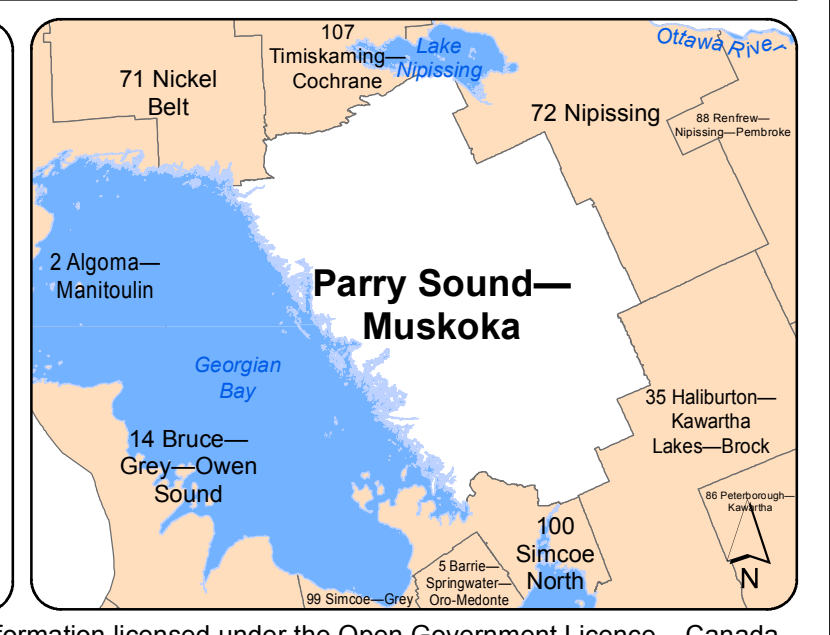

084 - Parry Sound—Muskoka

- Electoral District
- Divided Highway
- Major Road
- Lower Tier**
- First Nations Community
- Lakes & Rivers
- Railway
- Provincial Highway
- Local Road
- Upper Tier*
- Park/Conservation Area
- Provincial Park

Elections Ontario
We Make Voting Easy.
www.elections.on.ca