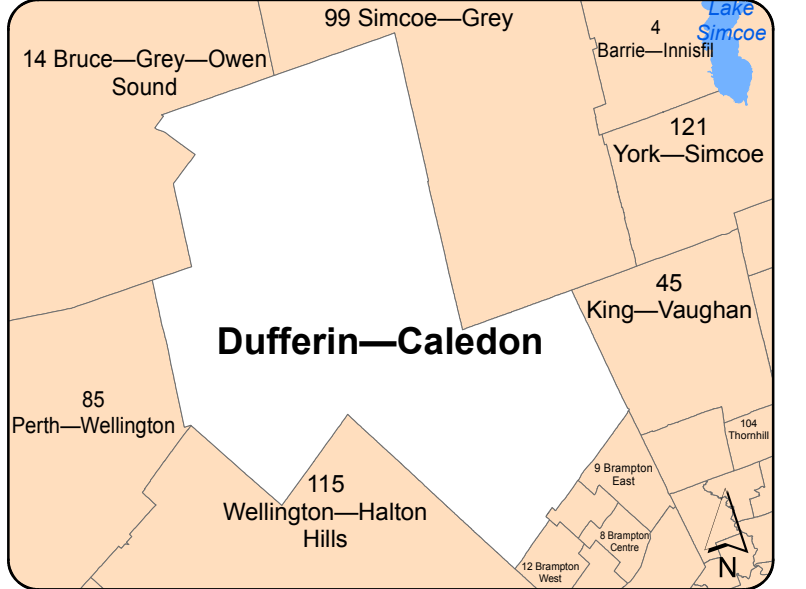

023 - Dufferin-Caledon

Electoral District	Divided Highway	Major Road	Lower Tier**	First Nations Community	Provincial Park
Railway	Provincial Highway	Local Road	Upper Tier*	Park/Conservation Area	Lakes & Rivers