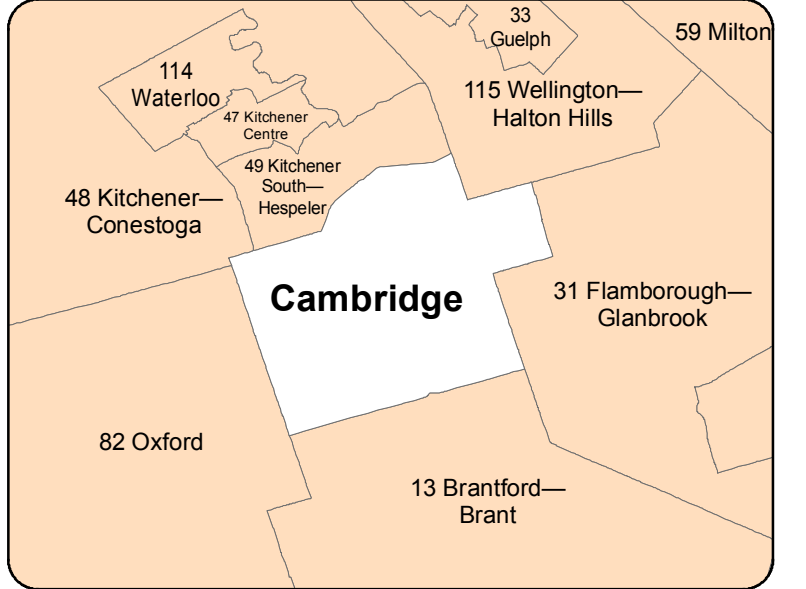

016 - Cambridge

- Electoral District
- Divided Highway
- Major Road
- Lower Tier**
- First Nations Community
- Provincial Park
- Railway
- Provincial Highway
- Local Road
- Upper Tier*
- Park/Conservation Area
- Lakes & Rivers