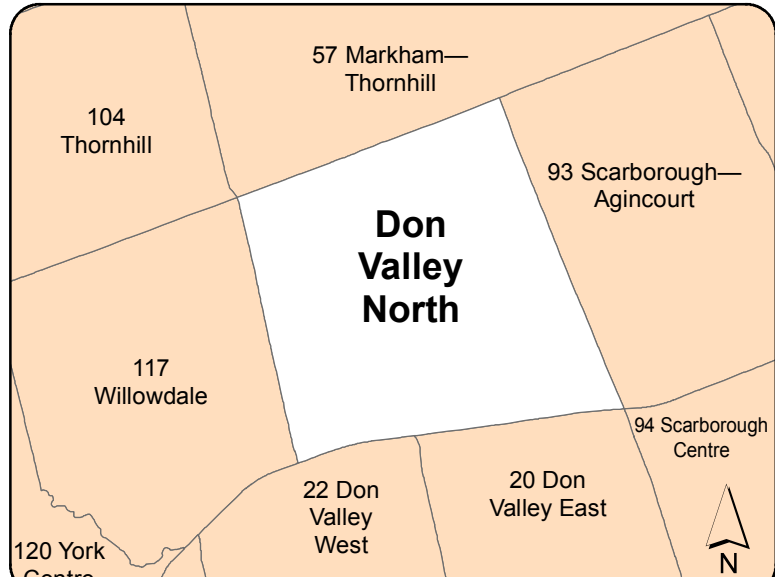

021 - Don Valley North

- Electoral District
- Divided Highway
- Major Road
- Lower Tier**
- Park/Conservation Area
- Lakes & Rivers
- Railway
- Provincial Highway
- Local Road
- Upper Tier*
- First Nations Community
- Provincial Park