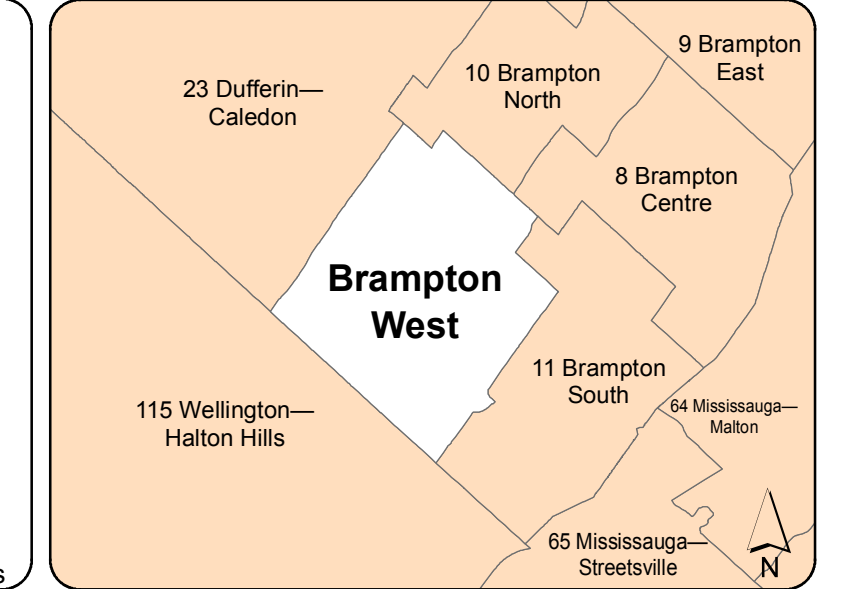

23 Dufferin—Caledon

CALEDON

115 Wellington—Halton Hills

REGIONAL MUNICIPALITY OF PEEL

10 Brampton North

BRAMPTON

REGIONAL MUNICIPALITY OF HALTON

8 Brampton Centre

HALTON HILLS

Huttonville
11 Brampton South

012 - Brampton West

- Electoral District
- Divided Highway
- Major Road
- Lower Tier**
- First Nations Community
- Park/Conservation Area
- Lakes & Rivers
- Railway
- Provincial Highway
- Local Road
- Upper Tier*
- Provincial Park